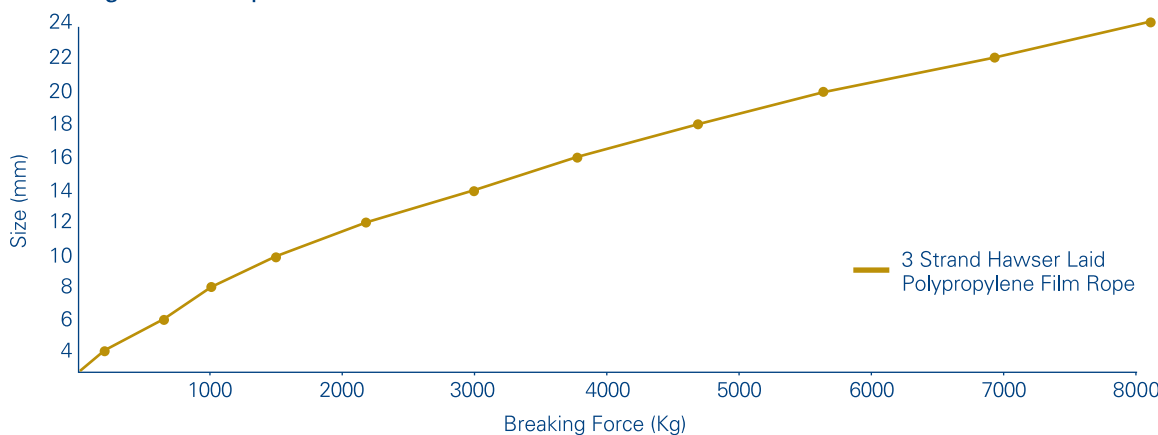

Breaking Force Graph